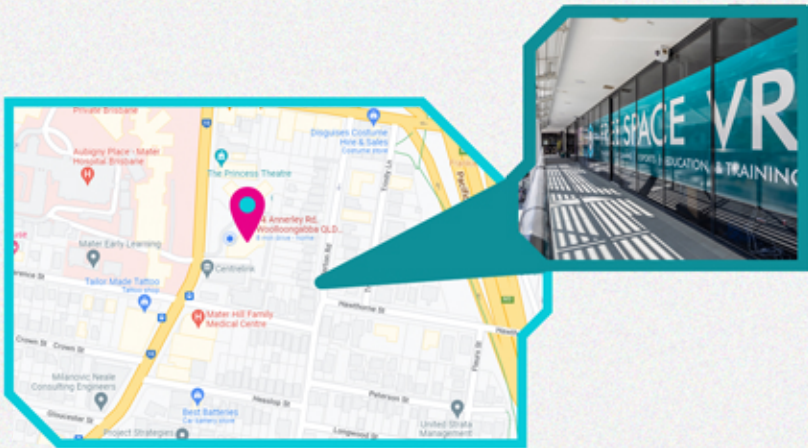

FREE SPACE VR

VR ARCADE | LAN GAMING | ESPORTS | EDUCATION & TRAINING

INVITED TO _____

DATE _____

TIME _____

RSVP TO _____

RSVP BY _____

Please arrive 15mins prior to start time for briefing.